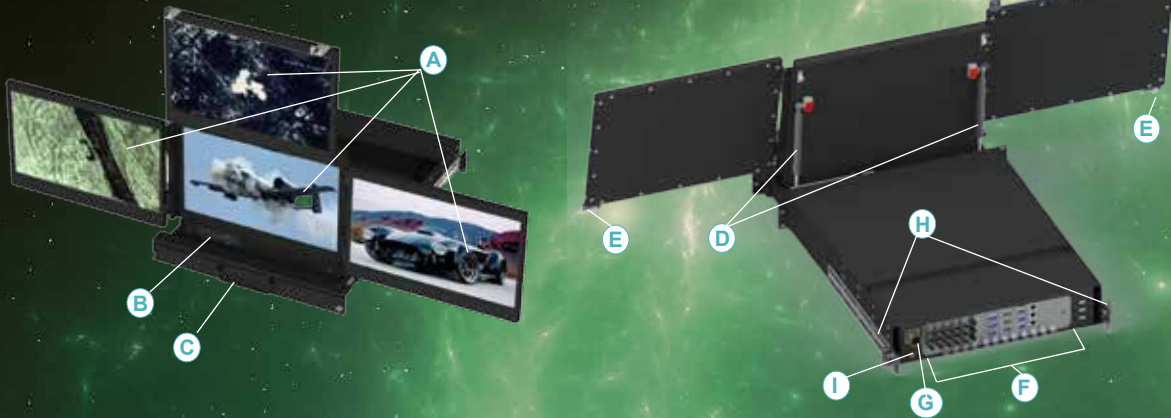

**Cerberus 173W LCD 16:9
Full HD 1920 x 1080**

SERIES

PDD3-F20173W

Everyone knows that 2 heads are better 1, but what if you had 4 instead? You might have seen or heard of our Hydra-Lerna (215W HD) Quad Head Monitor system and though "WOW, THATS BIG, does it come in a smaller size?" The answer is Yes. Introducing our Hydra-Cerberus (173W HD) Quad Head Monitor system. Up to four Full HD displays that fold down into a 3U rack space, at only 20" deep and 30Lbs, it is perfect for your next Transit case adventure, new lear jet or mobile command center. With all its options and enhancements like Optically Bonded lenses, High Bright backlight or touch capability, we can uniquely customize one to your exact requirments. Give one of our Sales Engineers a call and lets configure yours using our Monitor Building Blocks (MBB) configurator today.

WHY CHOOSE THE PDD3-F20?

- Rugged All Aluminum Construction
- Customizable Modular Design
- Innovative Unified OSD Control
- Multiple Display Options
- Protective Cage Cable Guide
- Integrated Friction Slide Rails
- Adjustable/Telescoping Rear Arms
- Mounts in 19" Racks from 22-30"

LCD DETAILS

173W FHD 1920 x 1080 (Max Res)

17.3" Wide LED Backlit LCD w/ Anti-Glare

- Viewing Angles: 80L/80R/60U/80D
- Contrast Ratio: 600:1
- Brightness: 400 NITS

Video Controllers

- **V144a Controller**
Max Resolution: 1920 x 1200
Standard Inputs Available:
VGA, DVI-D, CVS, S-Video, YPbPr, and Audio
- **V17Aa Controller**
Max Resolution: 1920 x 1200
Inputs Available:
VGA, HDMI, Display Port (Audio HDMI only)
- **V23Xa Controller (M-Rugged Option)**
Max Resolution: 1920 x 1200
Inputs Available:
VGA, HDMI, DVI, Optional YPbPr, CVS and Audio, Single or Dual Channel 3G HD/SDI)
- **V33Xa Controller (M-Rugged Option)**
Max Resolution: 1920 x 1200
Inputs Available:
VGA, HDMI, Displayport, Audio