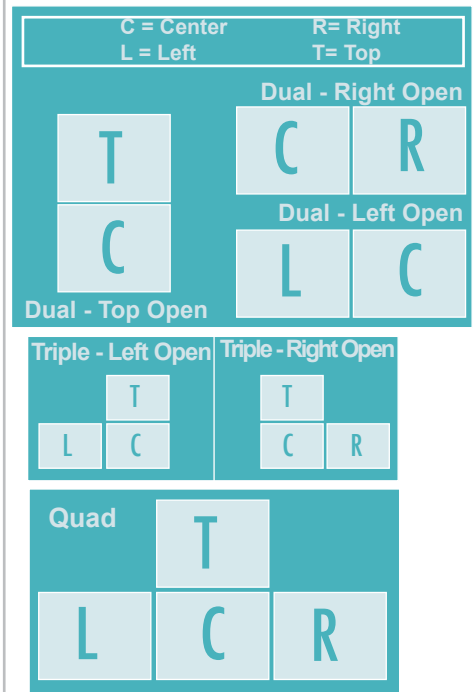

LCD DETAILS

173W FHD 1920 x 1080 (Max Res)

17.3" Wide LED Backlit LCD w/ Anti-Glare

- Viewing Angles: 80L/80R/60U/80D
- Contrast Ratio: 600:1
- Brightness: 400 NITS

Video Controllers

- **V144a Controller**
Max Resolution: 1920 x 1200
Standard Inputs Available:
VGA, DVI-D, CVS, S-Video, YPbPr, and Audio
- **V17Aa Controller**
Max Resolution: 1920 x 1200
Inputs Available:
VGA, HDMI, Display Port (Audio HDMI only)
- **V23Xa Controller (M-Rugged Option)**
Max Resolution: 1920 x 1200
Inputs Available:
VGA, HDMI, DVI, Optional YPbPr, CVS and Audio, Single or Dual Channel 3G HD/SDI)
- **V33Xa Controller (M-Rugged Option)**
Max Resolution: 1920 x 1200
Inputs Available:
VGA, HDMI, Displayport, Audio

FRONT FACE OPTIONS

Additional Front Face Options Available

Monitor Configurations

Additional Enhancement Options:

- AR Lens
- ITO Lens
- Resitive Touch
- PCAP Touch
- Optical Bonding
- High Bright
- NVIS Backlight

SERIES:	DISPLAY:	CONTROLLER:	FRONT FACE:
PDD3-F20 PDD3-F22 PDD3-F24	173W x 4 173W	V144a V144a, V17Aa, V23Xa, V33Xa	D8 D (Face) 1-8 (Handles)

▶ Custom Options Available On All DIT Models

SPECIFICATIONS

- Dimensions: 2U-3U H x 19"W x 20-22"D
- Weight: 30-40 Lbs*
- Power Consumption: 75-128W*