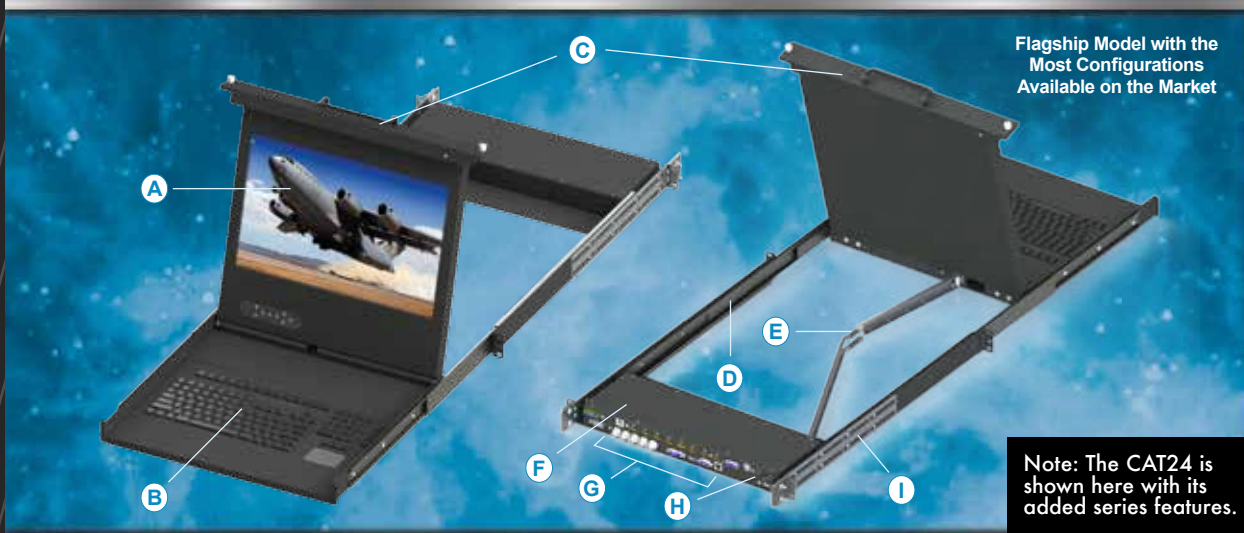

RD1U

C-CLASS

OVER 30,000
POSSIBLE
CONFIGURATIONS
TO CHOOSE FROM!

SERIES

RD1U - CA24/CAT24

With over 30,000 possible configurations, the CA24 & CAT24 are the most popular RD1U models available. This series includes more KVM/Controller options and longer arm extensions to help us create the ideal rack drawer for your specific needs.

DIT: THE INDUSTRY LEADER IN RACK MOUNT DISPLAY SOLUTIONS

Flagship Model with the Most Configurations Available on the Market

FEATURES

- A** LED Back Lit LCD
- B** Keyboard/Pointer
- C** Front Face D8 Shown
- D** Solid Bearing Slides
- E** Cage-Style Cable Guide
- F** Video Controller Options
- G** 12+ KVM Options
- H** Locking Power Conn.
- I** Transit Case Arms

Note: The CAT24 is shown here with its added series features.

WHY CHOOSE THE CA24 or CAT24?

- Rugged Folding Clamshell Design
- Light Weight Aluminum Construction
- Flexible Keyboard & Pointer Options
- Integrated Cable Management
- Numerous KVM Options Available
- Mounts in Standard 19" Rack
- Fits Cabinets Depths from 24"-32"
- Built-in Slide Rails w/Telescoping Arms

▶ Custom Options Available On All DIT Models.

SPECIFICATIONS

- Dimensions: 1.75"(1U) x 19"W x 24"D
- Weight: 24lbs
- Power Consumption: 35 Watts
(Values may vary depending on configuration)