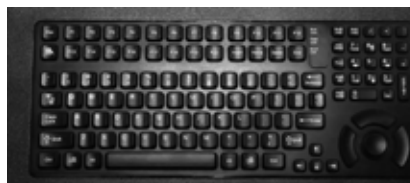

KEYBOARDS/POINTERS